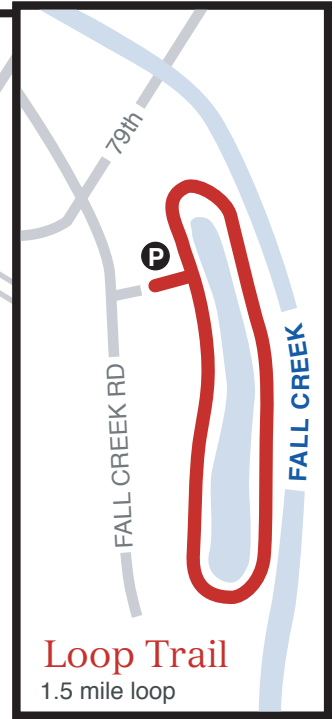

Fall Creek Trail

greenwaysfoundation.org

SKILES TEST NATURE PARK

Map key	
	trail
	on street
	extra caution
	future trail
	mile marker
	parking
	restrooms
	food
	bike shop
	canoe launch
	destination
	waterway
	city street
	interstate

Indianapolis / Marion County