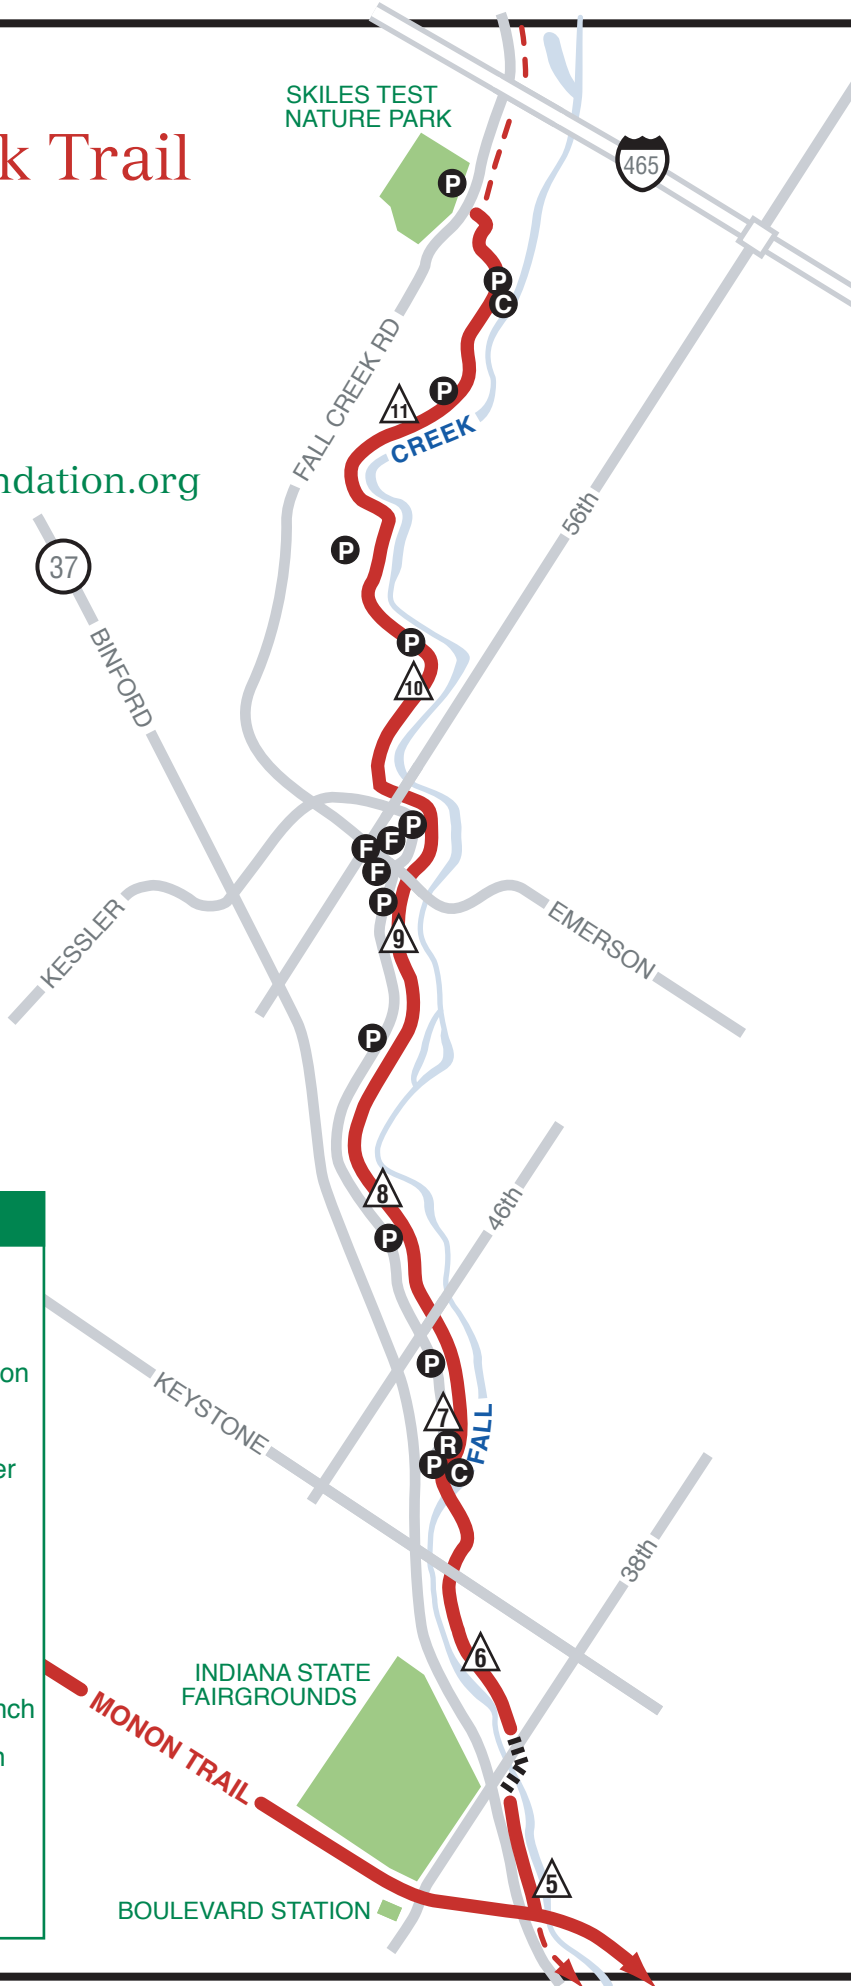

Fall Creek Trail

greenwaysfoundation.org

SKILES TEST NATURE PARK

Map key	
	trail
	on street
	extra caution
	future trail
	mile marker
	parking
	restrooms
	food
	bike shop
	canoe launch
	destination
	waterway
	city street
	interstate

Indianapolis / Marion County