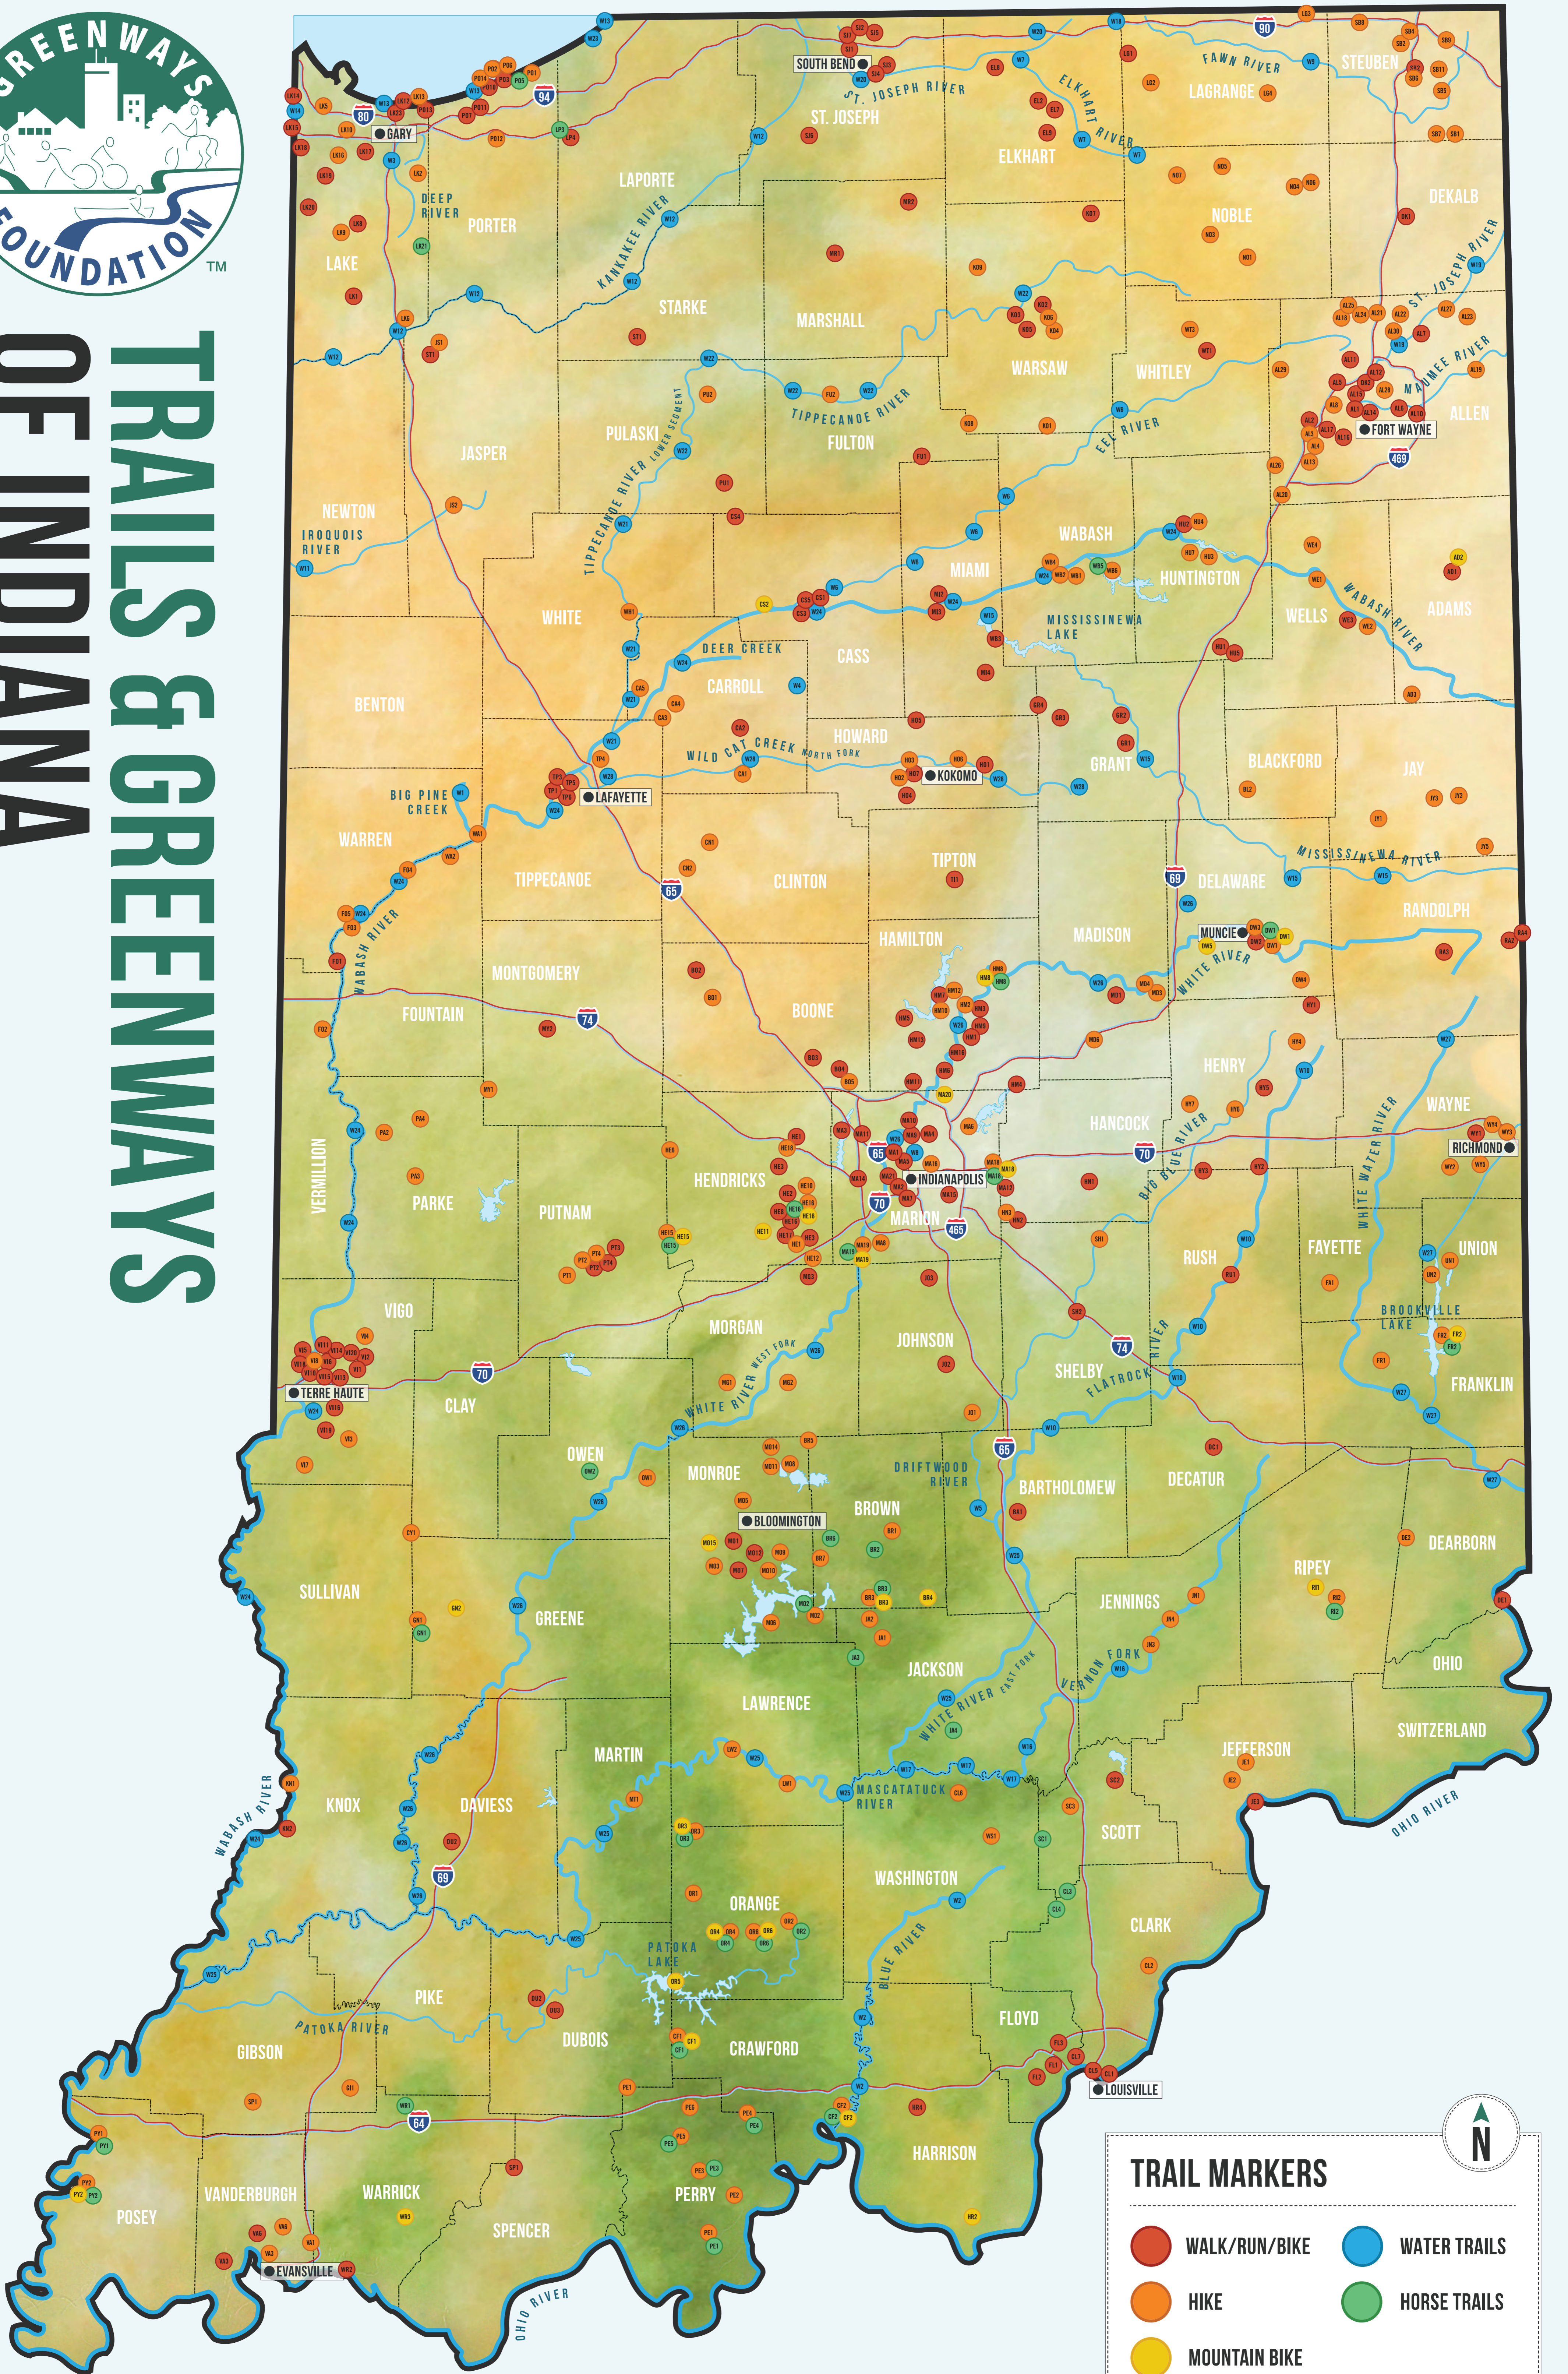

TRAILS & GREENWAYS OF INDIANA

TRAIL MARKERS

	WALK/RUN/BIKE		WATER TRAILS
	HIKE		HORSE TRAILS
	MOUNTAIN BIKE		

GENERAL RULES & TIPS FOR TRAIL USERS

- Always be courteous and respectful to all trail users.
- Obey all trail signs.
- Stay on the trail and off private property.
- Don't litter or pick flowers and plants along the trail.
- Keep all pets on a short leash and clean up after your pets.
- Bicycles yield to pedestrians. Avoid excessive speeds and ride in single file.
- Bicycles and pedestrians yield to horses.
- Pedestrians stay to the right of the trail and allow faster trail users to pass on the left.
- Always stop and look both ways before crossing vehicle intersections.
- No motorized vehicles allowed.